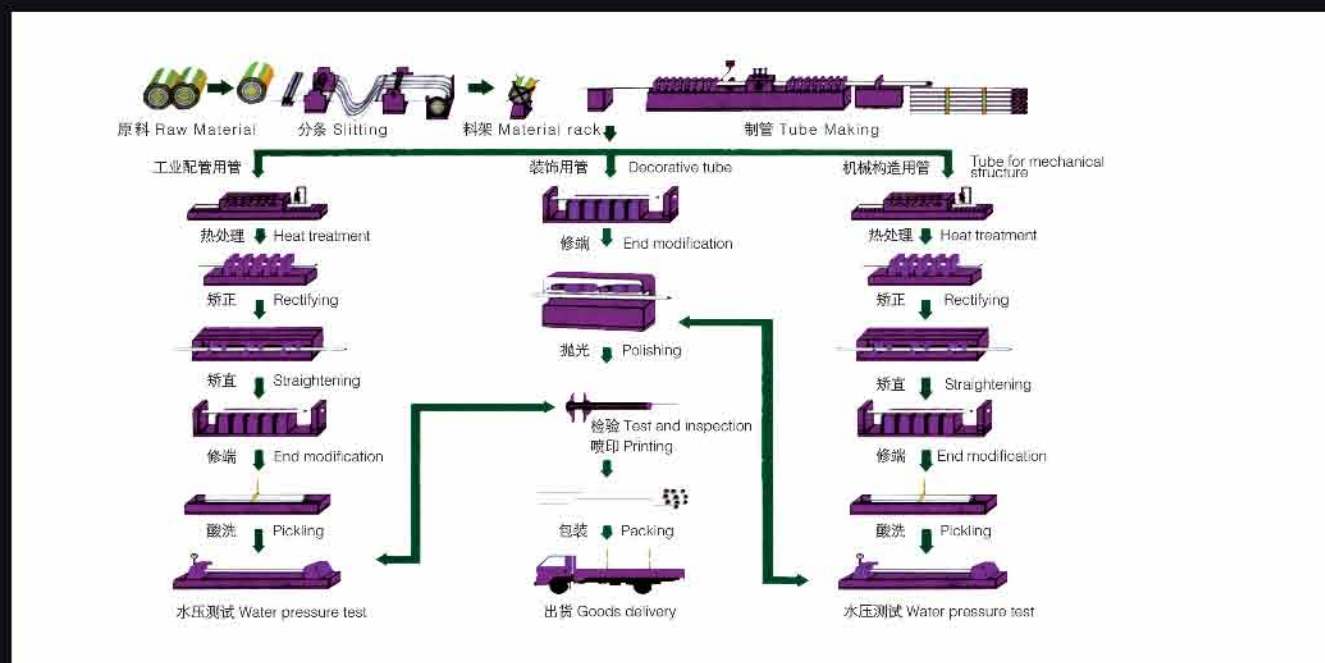

PIPE PRODUCTION / 管材生产流程图

FLOW CHART

企业的研发, 生产, 质检, 销售, 服务, 等各大板块紧密配合, 强化沟通, 互动分享, 共同进步, 这是我们共同发展的有力保证。
我们紧紧把握市场节奏, 紧密围绕市场需求而调整企业的经营目标和导向, 让生产和经营更加适合市场发展。

Corporate R&D, production, quality, sales, service, and other major sectors work closely together to strengthen communication and interactive sharing, common progress, this is a powerful guarantee for our common development. We firmly grasp the rhythm of the market closely and adjust the business objectives and guidance, so that is more suitable for the development of production and business markets around the market demand.